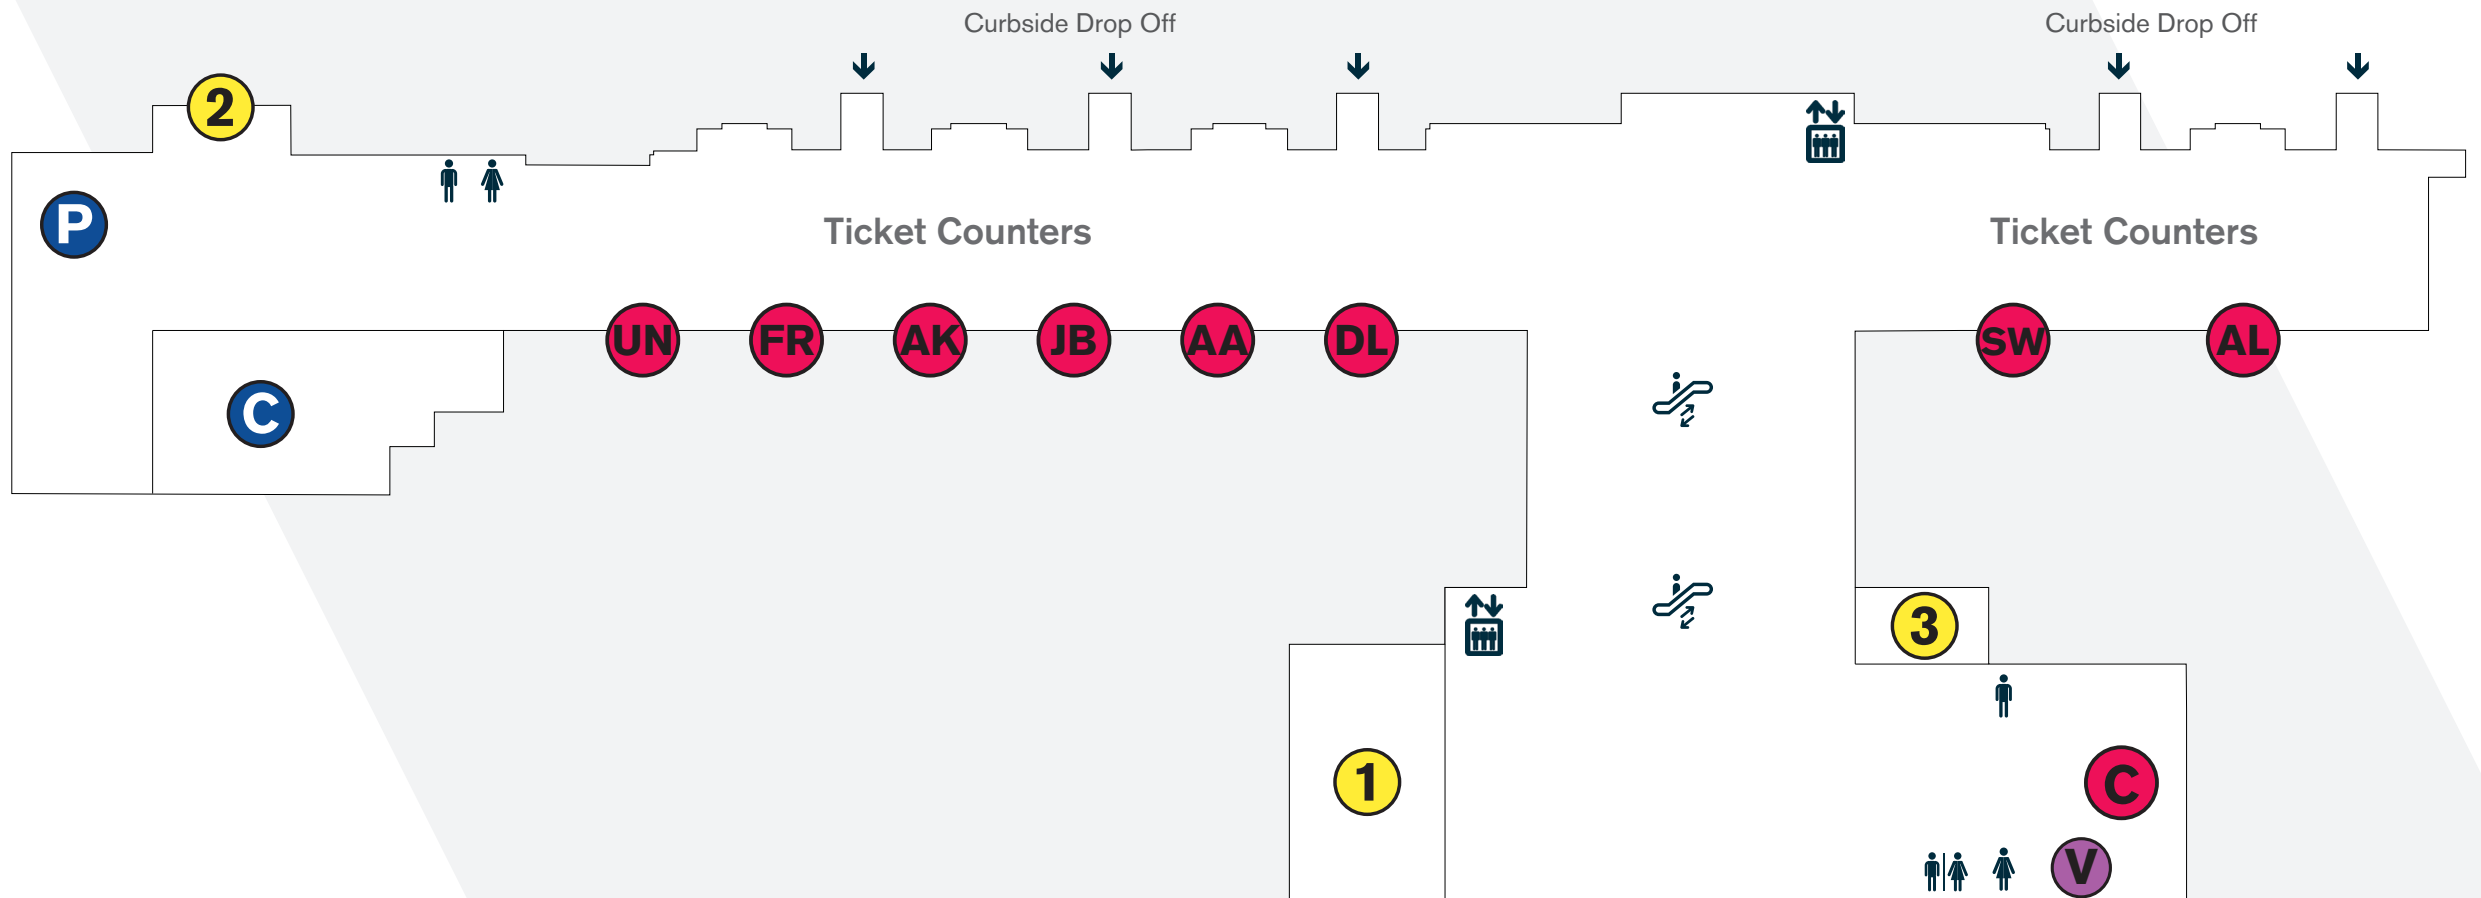

# 2ND LEVEL TICKETING & COMMUTER GATES

## DIRECTORY

- United Airlines ● UA
- Frontier Airlines ● FR
- Alaska Airlines ● AK
- jetBlue Airlines ● JB
- American Airlines ● AA
- Delta Air Lines ● DL
- Southwest Airlines ● SW
- Allegiant Airlines ● AL

- Commuter Gates ● C
- Vending Machines ● V
- Customs & Border Protection ● CBP
- APD Aviation Police ● P
- Access Control Office ● 1
- Sandia Vista Room ● 2
- Press Room ● 3